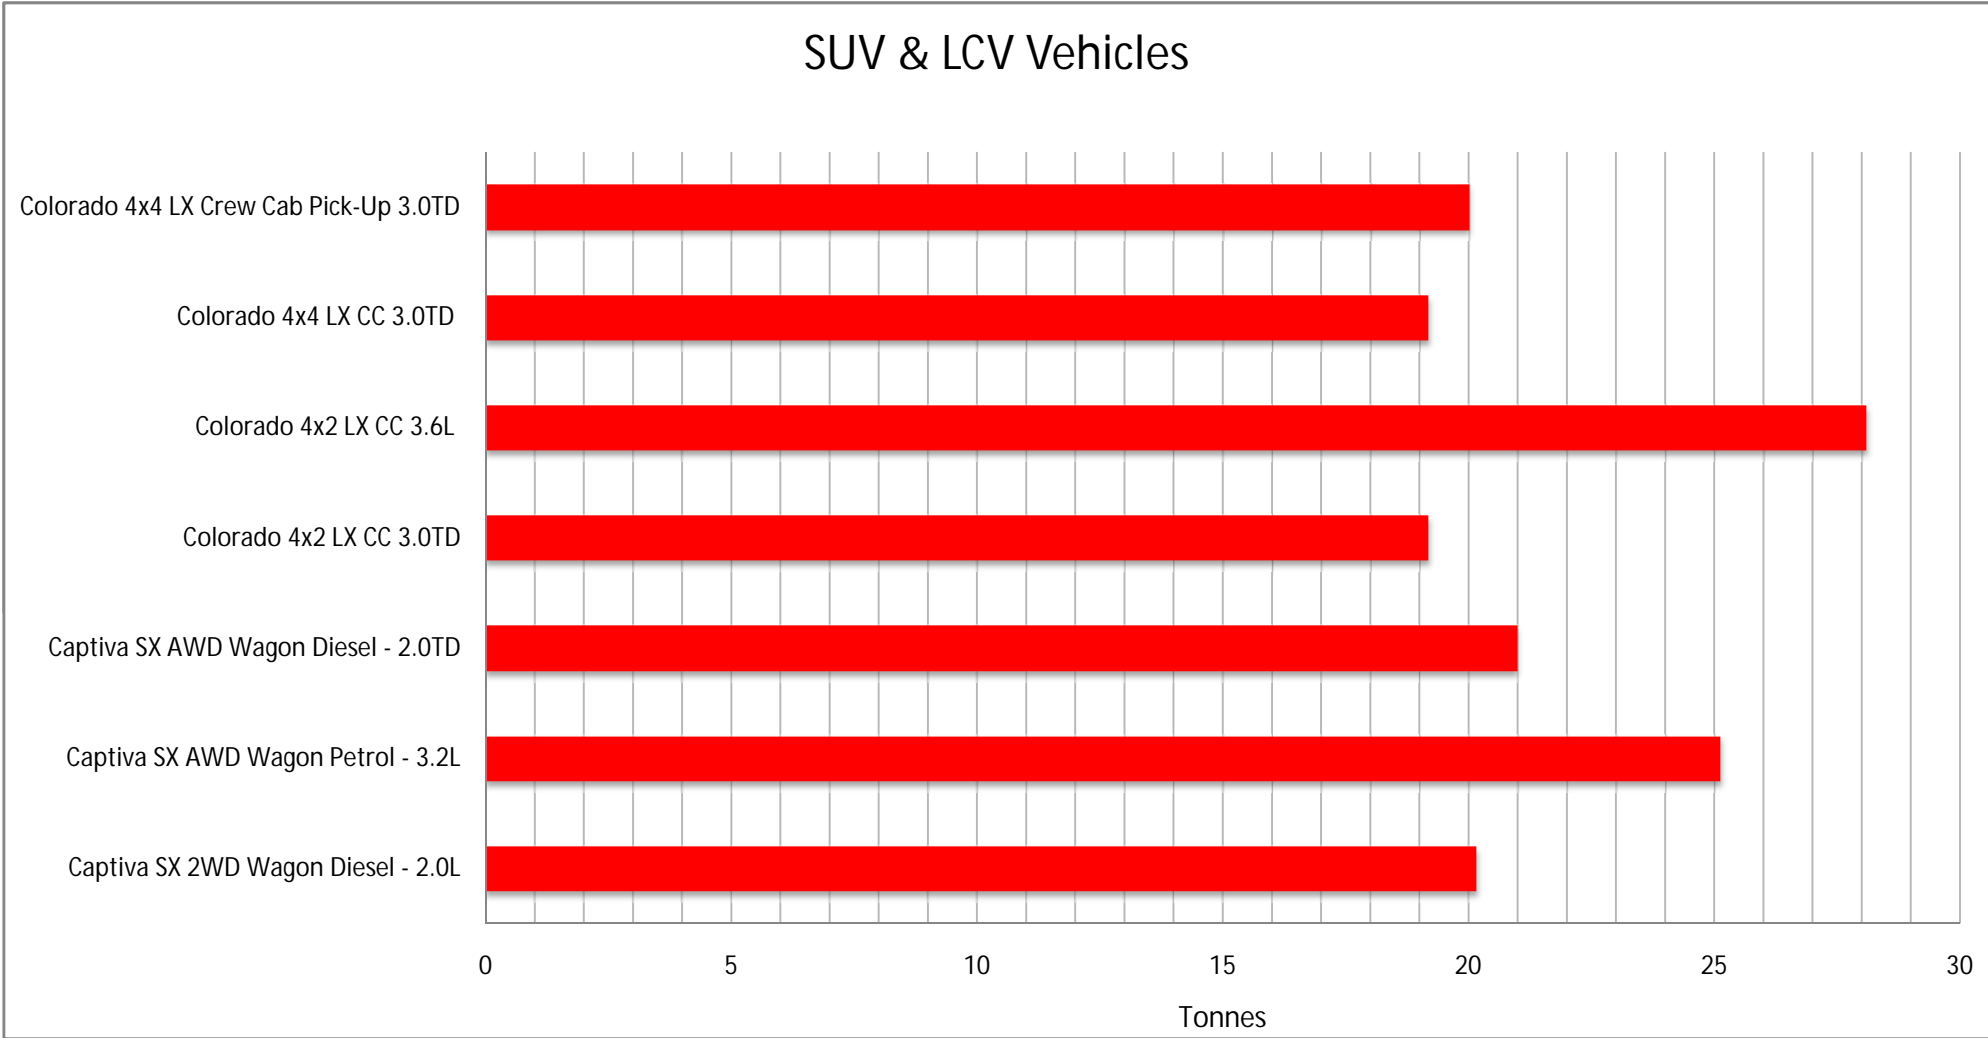

Tonnes of CO2 Generated for 90,000km

By Carline

*These figures are indicative only and should not be relied upon and that users should seek their own financial advice