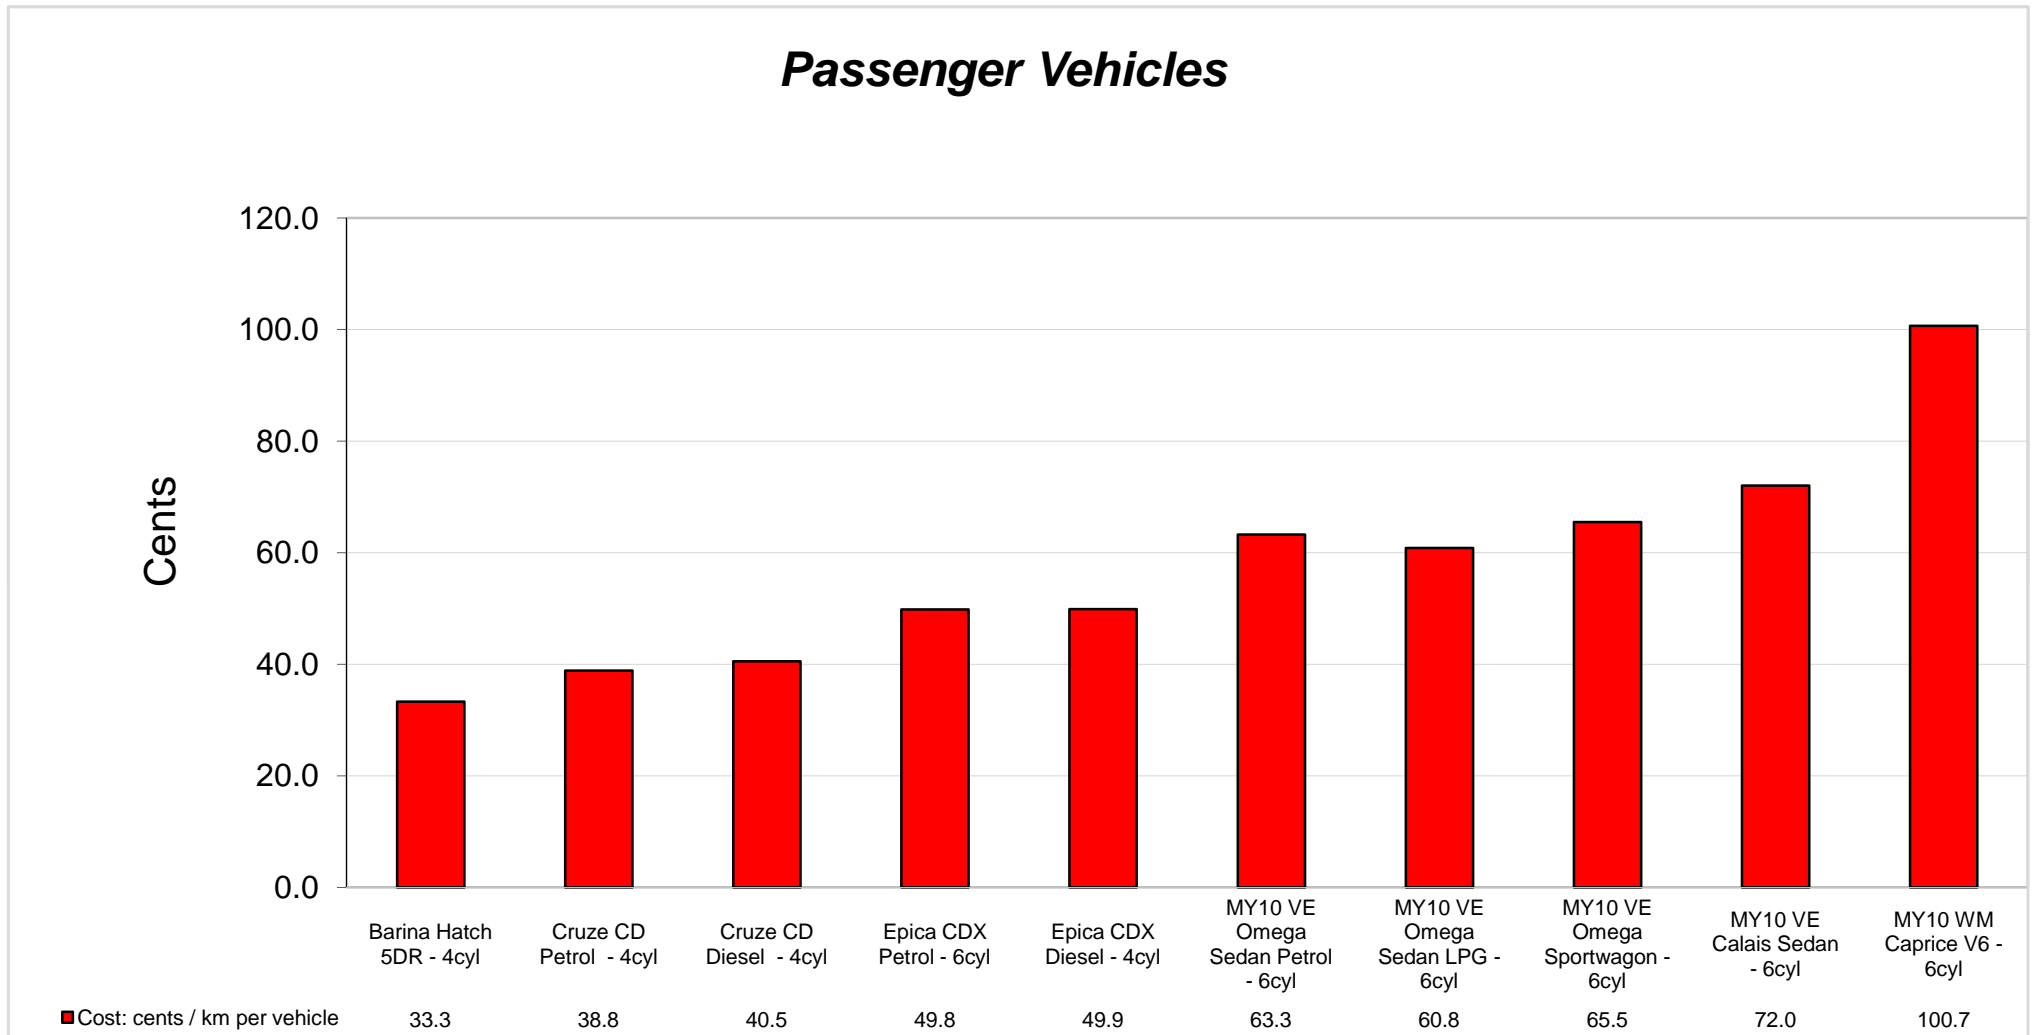

**Whole of Life Costings By Model (cents / km)**  
**3 years / 90,000km**

**Passenger Vehicles**

\*These figures are indicative only and should not be relied upon and that users should seek their own financial advice